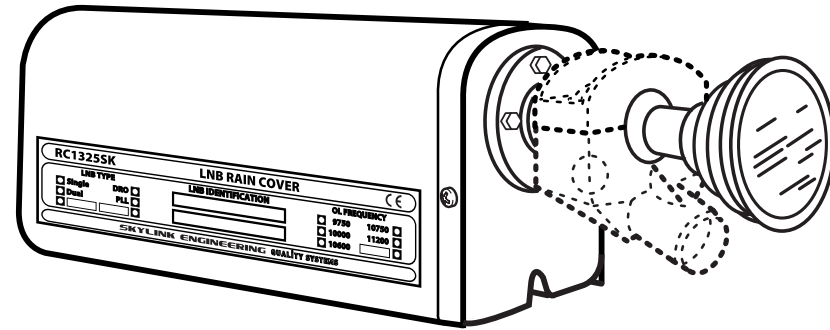

Ku Wideband Linear Dual Polarity Feed

KIT

P.N. ACM-25744

QUALITY SYSTEMS **SKYLINK** ENGINEERING