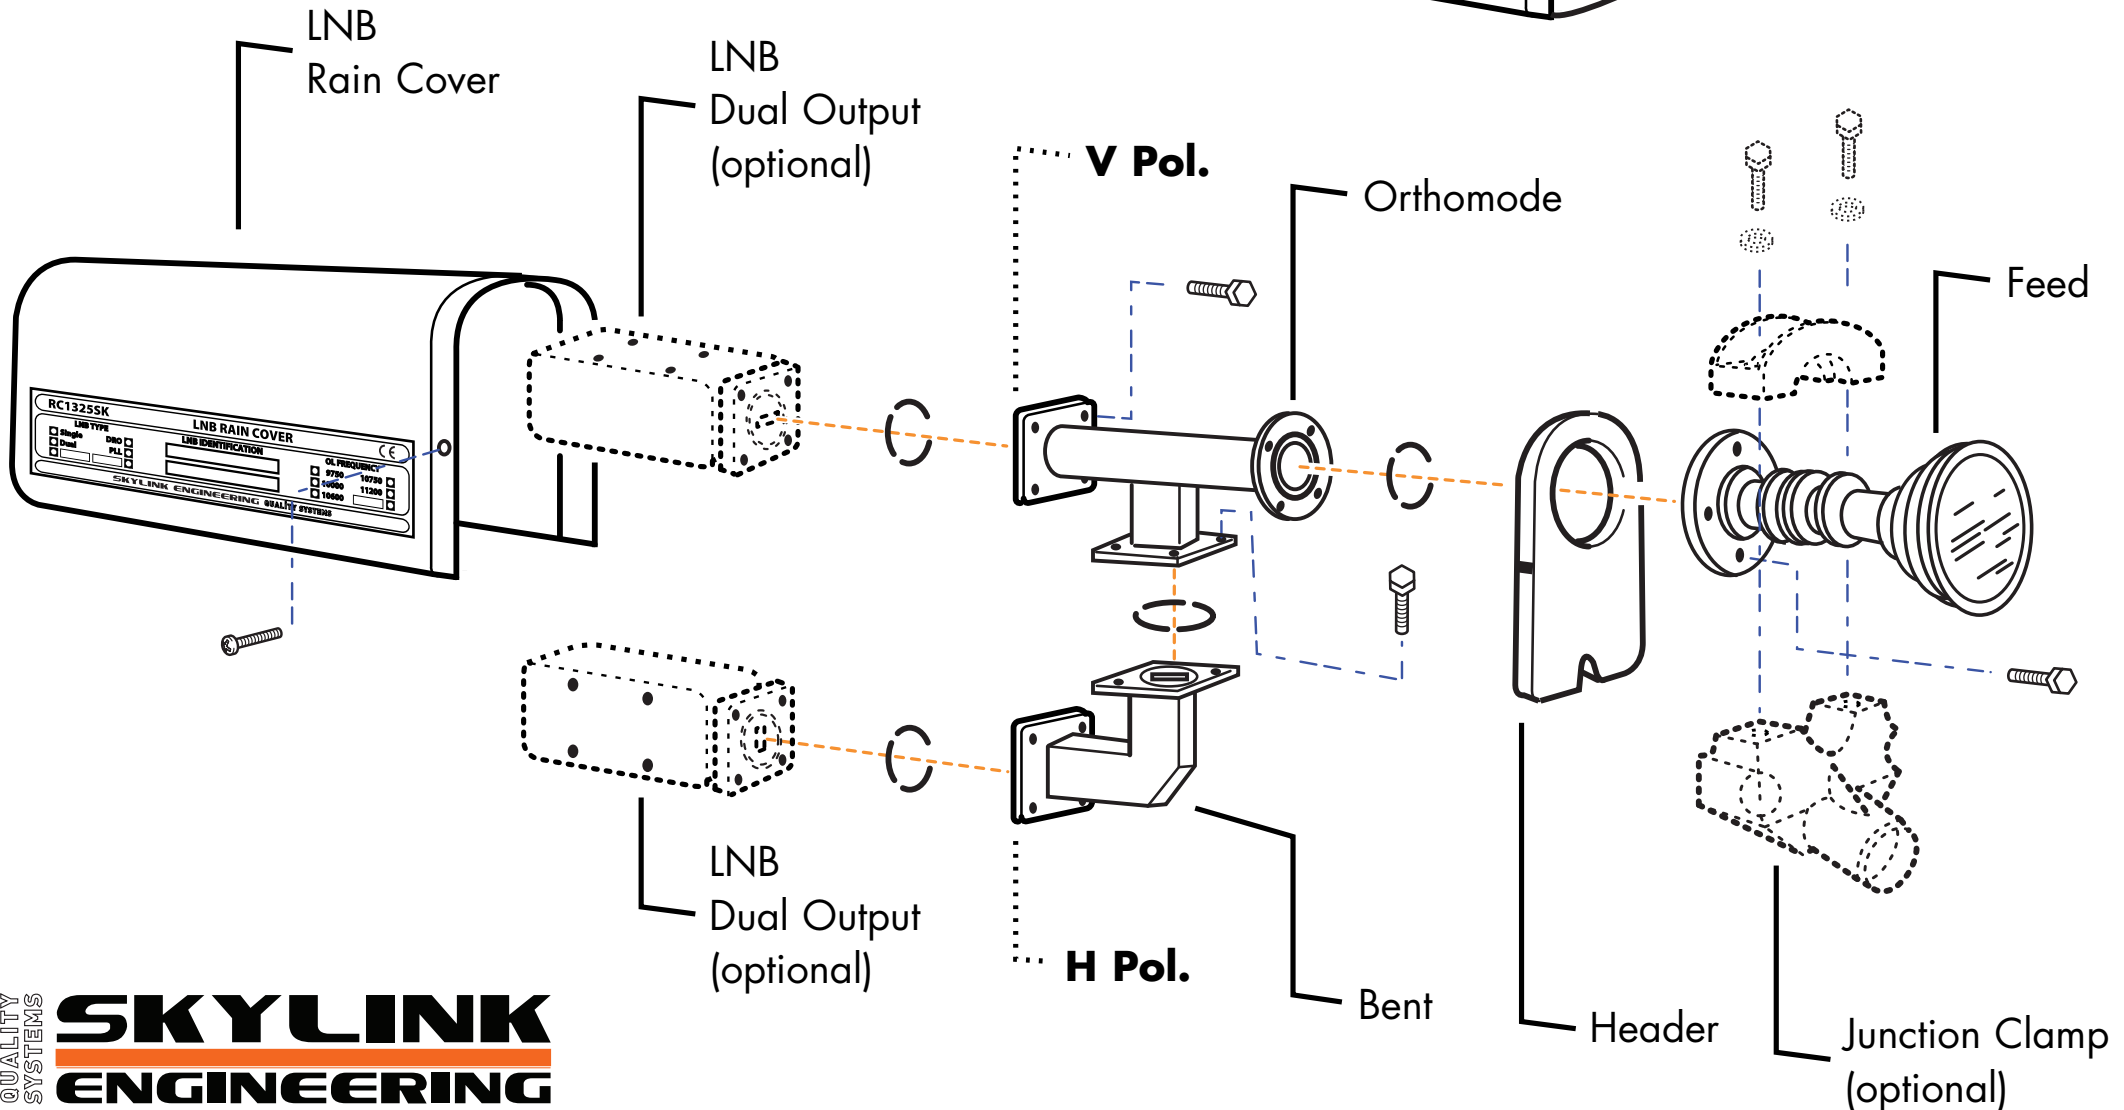

Ku Wideband Linear Dual Polarity Feed

KIT

P.N. ACM-25744

QUALITY SYSTEMS **SKYLINK** ENGINEERING